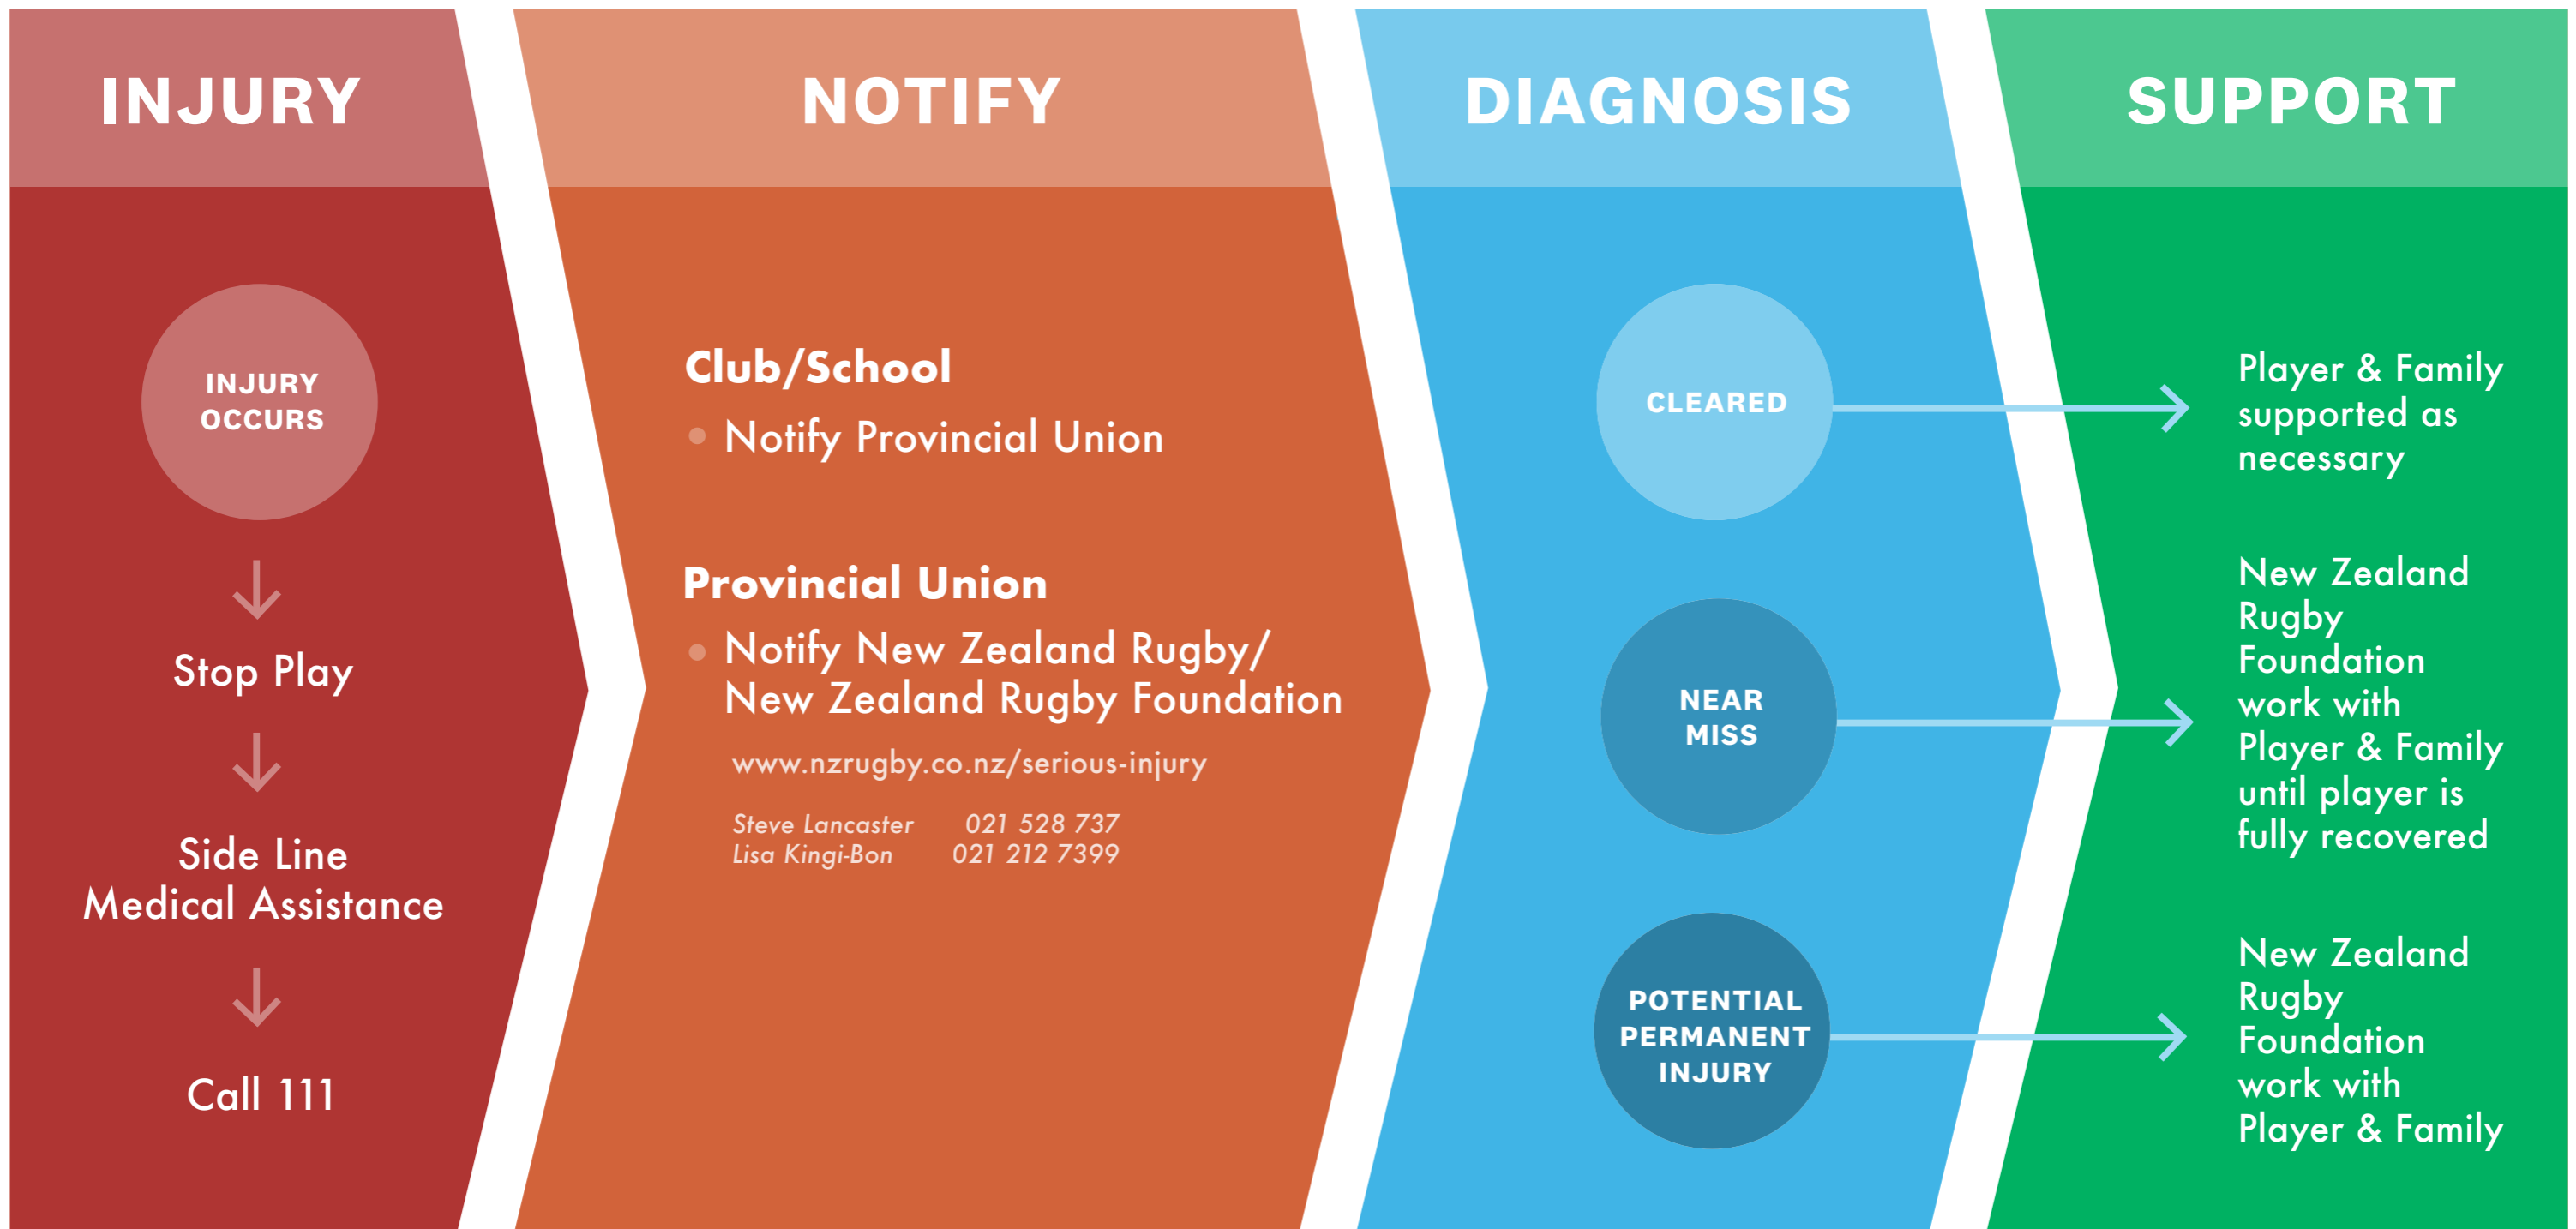

SERIOUS INJURY ACTION PLAN

All media enquiries to be directed to PU CEO, NZR Media Manager, or CEO NZRF.